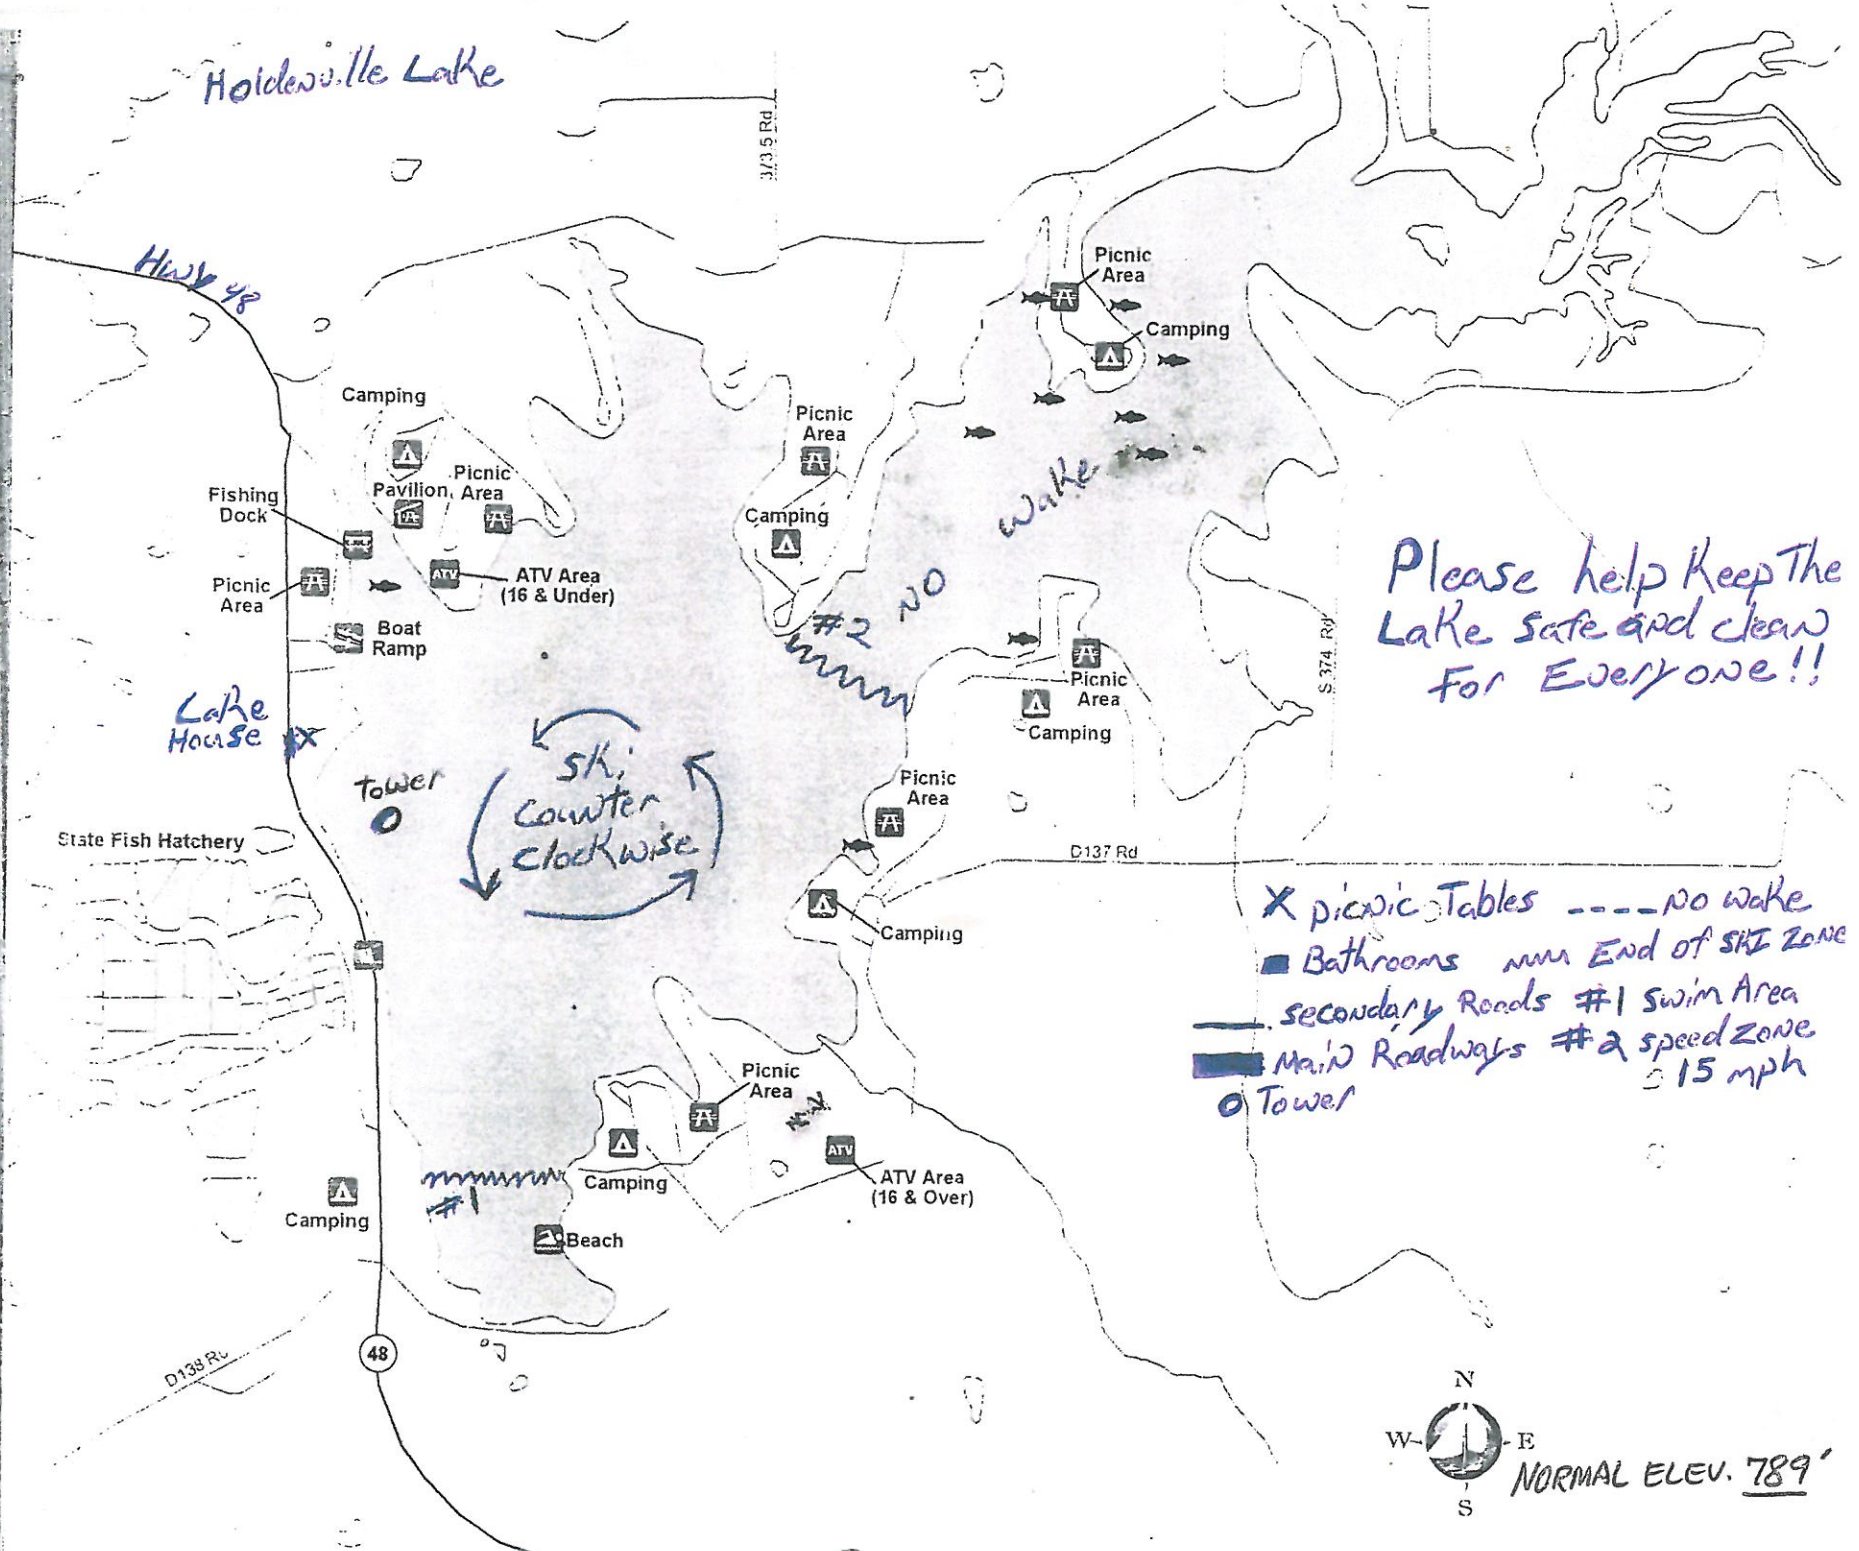

# Holdenville Lake

MILE  
 Area: 650 acres  
 Capacity: 11,000 acre-feet  
 Shoreline: 11 miles  
 789 feet

Please help keep the Lake safe and clean for Everyone!!

- X picnic Tables ----- no wake
- Bathrooms mmm End of SKI ZONE
- secondary Roads #1 swim Area
- ▬ Main Roadways #2 speed zone 15 mph
- Tower